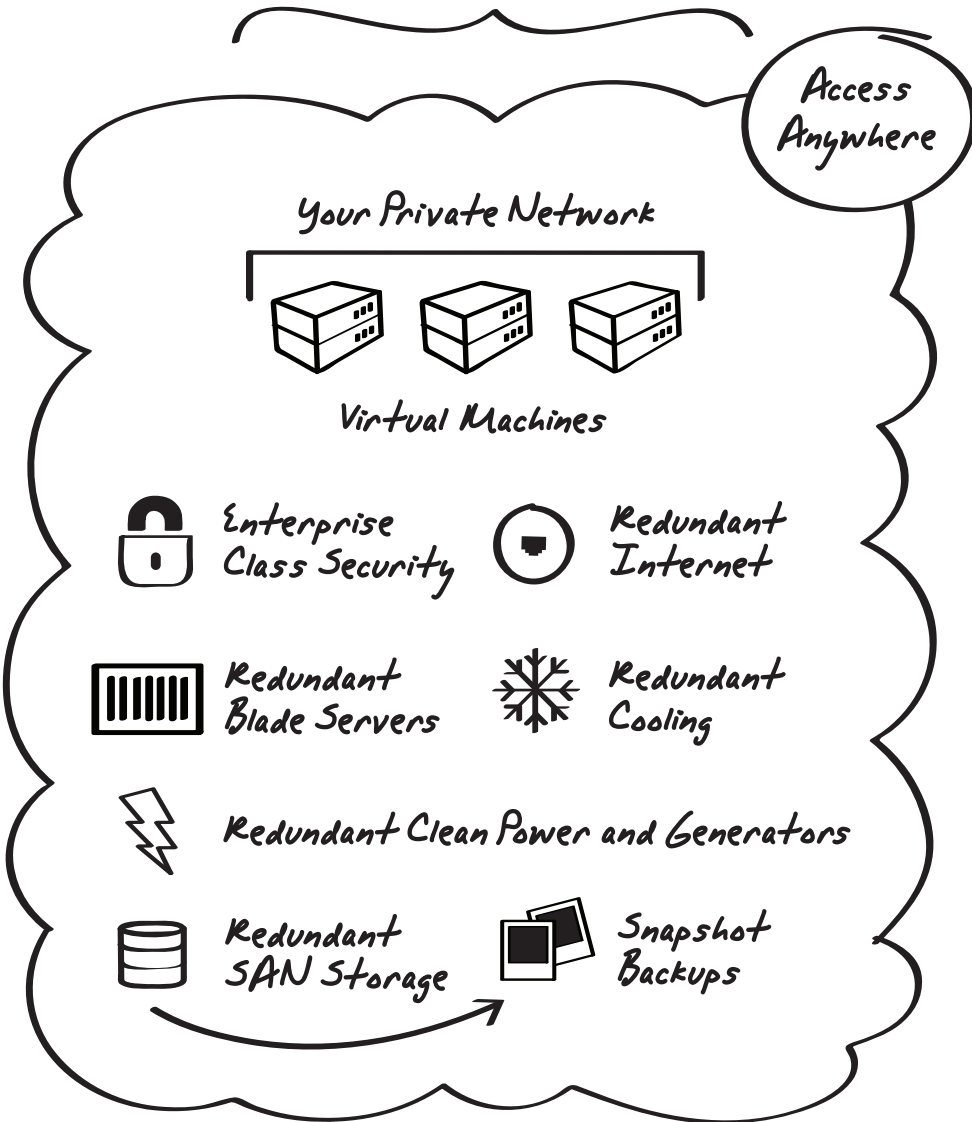

The iVenture Cloud

The iVenture Data Center

Your Main and Branch offices

Your Remote Users

Secure web enabled remote access

Your Internal Users

- Laptops
- Desktops
- Thin clients
- Handhelds

Application Delivery

- Included Microsoft Server Licensing
- Included Microsoft Office and User Licensing
- Citrix Ready - Licensing Included
- Your Business Apps

Benefits

- Your own private, secure network in our private cloud
- Data center server and internet availability
- No servers needed at your site
- Flexible, per-user pricing with up-to-date Microsoft and other software included
- Work anywhere, anytime with high availability
- Break the cycle of constantly buying expensive hardware and software